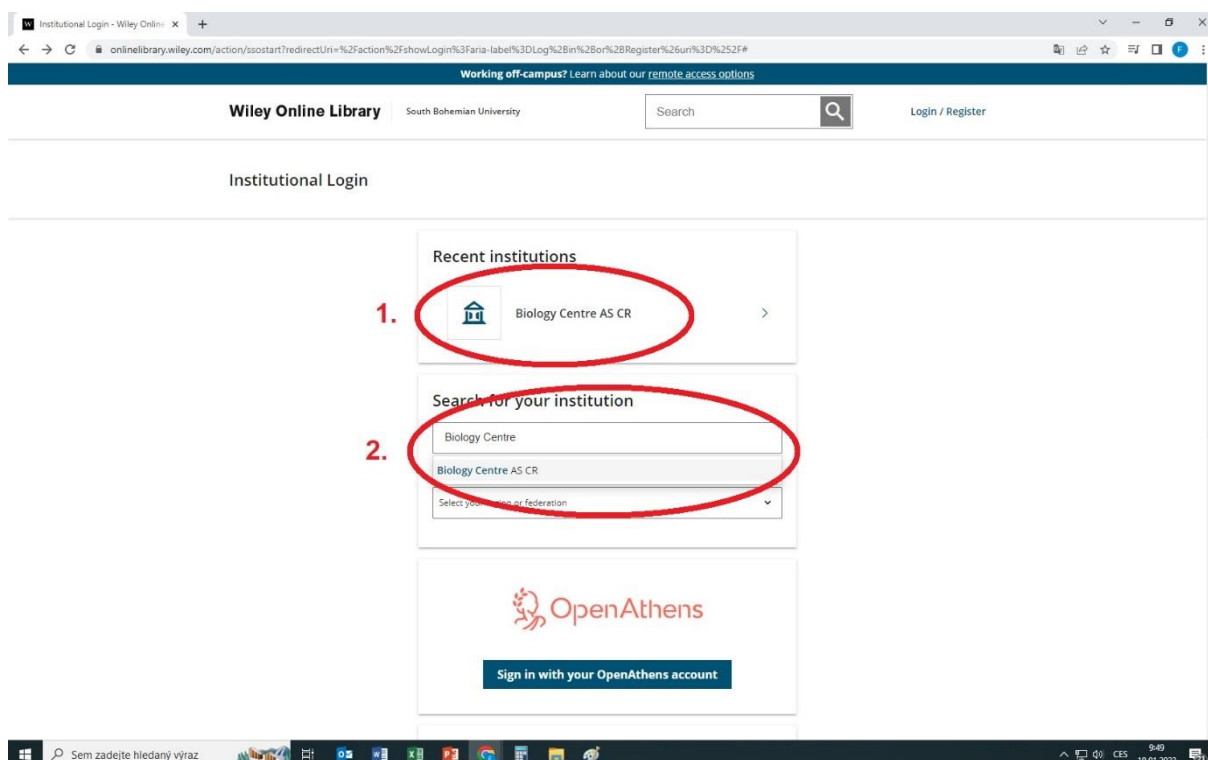

Postup přihlášení pro čtení časopisů z kolekce vydavatelství Wiley & Sons

How to log in and read collection of Wiley journals

1. Otevřete odkaz: <https://onlinelibrary.wiley.com/>.
Open the link: <https://onlinelibrary.wiley.com/>.

1. Vyberte vpravo nahoře Login / Register.
Select Login/Register at the top right.

The screenshot shows the Wiley Online Library website. The browser address bar displays "onlinelibrary.wiley.com". The page header includes "Wiley Online Library" and "South Bohemian University". A "Login / Register" link is circled in red in the top right corner. The main banner features the text "Accelerating research discovery to shape a better future" and "Today's research, tomorrow's innovation". Below the banner is a search bar with the placeholder text "Search publications, articles, keywords, etc." and a magnifying glass icon. The page also displays statistics: "1,600+ Journals", "250+ Reference Works", and "22,000+ Online Books". The "Resources" section includes links for Researchers, Librarians, Societies, and Authors. The "Subjects" section is also visible. At the bottom, there is a privacy notice and two buttons: "Spravovat nastavení" and "Přijmout vše".

3. Vyberte možnost „INSTITUTIONAL LOGIN“.
Select " INSTITUTIONAL LOGIN".

4. Napište Biology Centre a vyberte ze seznamu Biology Centre AS CR. Pokud jste se již přihlašoval ze stejného zařízení, může vám formulář již volbu nabídnout.
Write Biology Centre and select Biology Center AS CR from the list. If you have already logged in from the same device, the form may offer you a choice.