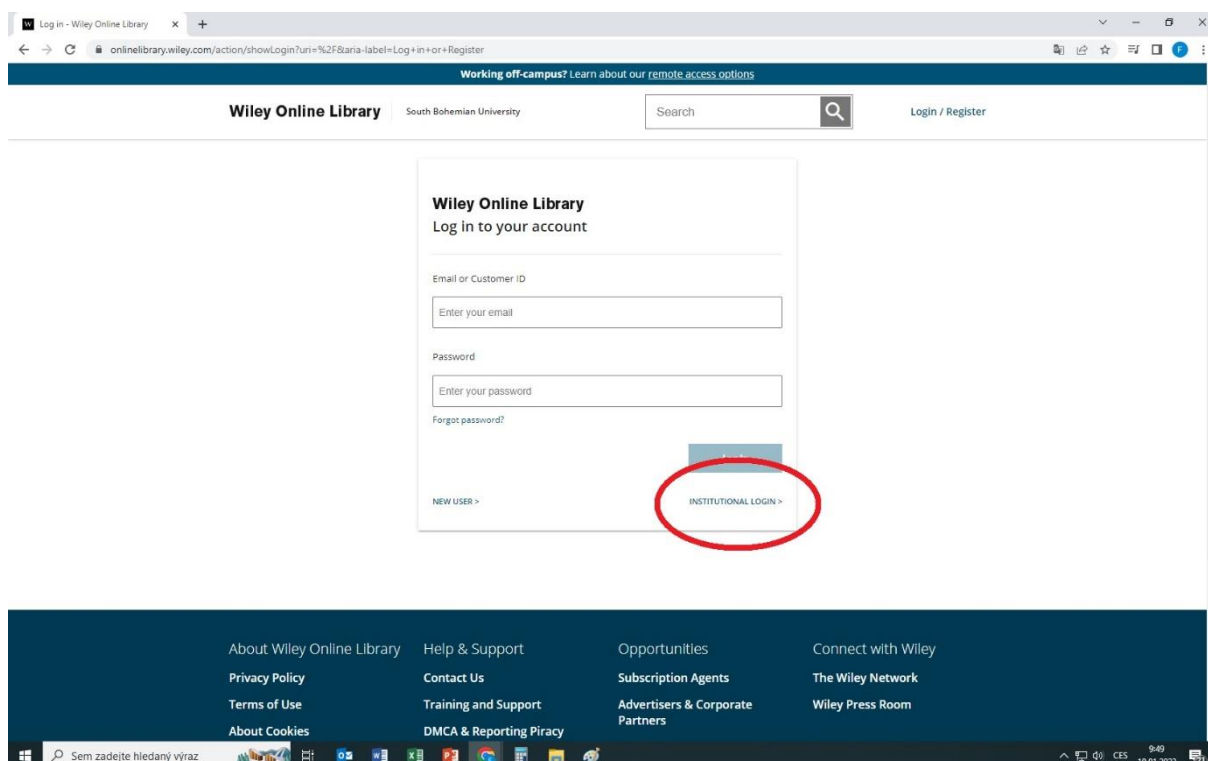

Postup přihlášení pro čtení časopisů z kolekce vydavatelství Wiley & Sons

How to log in and read collection of Wiley journals

1. Otevřete odkaz: <https://onlinelibrary.wiley.com/>.
Open the link: <https://onlinelibrary.wiley.com/>.

1. Vyberte vpravo nahoře Login / Register.
Select Login/Register at the top right.

The screenshot shows the Wiley Online Library website. The browser address bar displays "onlinelibrary.wiley.com". The page header includes "Wiley Online Library" and "South Bohemian University". A "Login / Register" link is circled in red in the top right corner. The main banner features the text "Accelerating research discovery to shape a better future" and "Today's research, tomorrow's innovation". Below the banner is a search bar with the placeholder text "Search publications, articles, keywords, etc." and a magnifying glass icon. The page also displays statistics: "1,600+ Journals", "250+ Reference Works", and "22,000+ Online Books". The "Resources" section includes links for Researchers, Librarians, Societies, and Authors. The "Subjects" section is also visible. At the bottom, there is a privacy notice and two buttons: "Spravovat nastavení" and "Přijmout vše".

3. Vyberte možnost „INSTITUTIONAL LOGIN“.
Select " INSTITUTIONAL LOGIN".

4. Napište Biology Centre a vyberte ze seznamu Biology Centre AS CR. Pokud jste se již přihlašoval ze stejného zařízení, může vám formulář již volbu nabídnout.
Write Biology Centre and select Biology Center AS CR from the list. If you have already logged in from the same device, the form may offer you a choice.